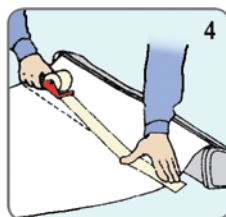

Graphic dimensions:

* Number of feet

30 - 70 cm: 1 foot
80 - 150 cm: 2 feet
180 - 200 cm: 3 feet

OPTIONAL

Spots are only available for roll-ups in width: 60 - 120 cm

TOP PROFILE

1
Open the snap clip, insert the top of the graphic into the gap, make the graphic flat.

2
Close the snap clip.

3
Take the protective film of the adhesive tape. Place the graphic evenly on the leading paper. Use the line as a guideline.

4
Put adhesive tape on the back of the graphic and on the leading paper, in order to secure the graphic to the leading paper.