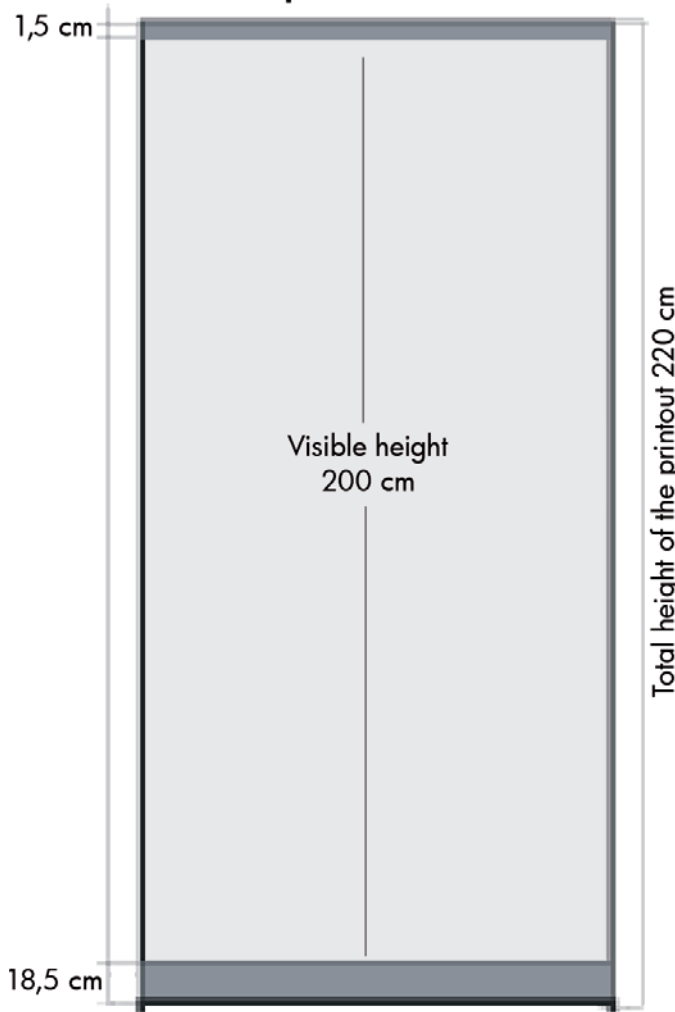

Bannermaterial
We recommend
200-280 g
polyester

Produced in silver anodized aluminum. Solid construction with 1-3 legs. Top profile with clamp system and tape on the bottom roll makes mounting easy. New tape must be mounted when changing the banner. Black luxury bag incl. Delivered without banner.

Graphic dimensions:

* Number of feet

30 - 70 cm: 1 foot
80 - 150 cm: 2 feet
180 - 200 cm: 3 feet

OPTIONAL

Spots are only available for roll-ups in width: 60 - 120 cm

TOP PROFILE

1
Open the snap clip, insert the top of the graphic into the gap, make the graphic flat.

Installation instruction

Model	Art.no.	Banner size	Visible Banner	Feet	Colour	Total W x H	Package size and weight	Pallet size and quantity
302	4566	30 x 200 cm	30 x 180 cm	1 pc.	Alu	32 x 192 cm	12 x 35 x 12 cm 2,0 kg	80 x 120 x 220 cm 300 pcs.
-	4563	40 x 220 cm	40 x 200 cm	1 pc.	-	42 x 212 cm	12 x 45 x 12 cm 2,5 kg	80 x 120 x 220 cm 240 pcs.
-	4564	50 x 220 cm	50 x 200 cm	1 pc.	-	52 x 212 cm	12 x 55 x 12 cm 2,8 kg	80 x 120 x 220 cm 180 pcs.
-	4559	60 x 220 cm	60 x 200 cm	1 pc.	-	62 x 212 cm	12 x 65 x 12 cm 3,0 kg	80 x 120 x 220 cm 156 pcs.
-	4558	70 x 220 cm	70 x 200 cm	1 pc.	-	72 x 212 cm	12 x 75 x 12 cm 3,0 kg	80 x 120 x 220 cm 150 pcs.
-	4560	80 x 220 cm	80 x 200 cm	2 pcs.	-	82 x 212 cm	12 x 85 x 12 cm 3,0 kg	80 x 120 x 220 cm 132 pcs.
-	4565	85 x 220 cm	85 x 200 cm	2 pcs.	-	87 x 212 cm	12 x 89 x 12 cm 3,0 kg	80 x 120 x 220 cm 120 pcs.
-	4561	100 x 220 cm	100 x 200 cm	2 pcs.	-	102 x 212 cm	12 x 105 x 12 cm 3,5 kg	80 x 120 x 220 cm 102 pcs.
-	4562	120 x 220 cm	120 x 200 cm	2 pcs.	-	122 x 212 cm	12 x 125 x 12 cm 4,0 kg	80 x 120 x 220 cm 90 pcs.
-	4450	150 x 220 cm	150 x 200 cm	2 pcs.	-	152 x 212 cm	12 x 155 x 12 cm 4,5 kg	80 x 120 x 220 cm 60 pcs.
-	4451	180 x 220 cm	180 x 200 cm	3 pcs.	-	182 x 212 cm	12 x 185 x 12 cm 5,0 kg	80 x 120 x 170 cm 60 pcs.
-	4505	Spotlight 50W			Alu/silver		8 x 7 x 46 cm 0,4 kg	80 x 120 x 220 cm 400 pcs.