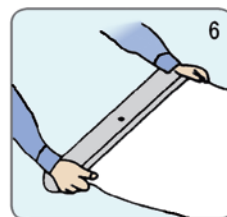

Graphic dimensions:

* Number of feet

30 - 70 cm: 1 foot
80 - 150 cm: 2 feet
180 - 200 cm: 3 feet

OPTIONAL

Spots are only available for roll-ups in width: 60 - 120 cm

TOP PROFILE

1
Open the snap clip, insert the top of the graphic into the gap, make the graphic flat.

2
Close the snap clip.

3
Take the protective film of the adhesive tape. Place the graphic evenly on the leading paper. Use the line as a guideline.

4
Put adhesive tape on the back of the graphic and on the leading paper, in order to secure the graphic to the leading paper.

5
Hold the graphic and the roll-up body with one hand tight. Take out the pin at the side while you still hold the graphic, to avoid that graphic suddenly roll into the body too fast.

6
Make the graphic scroll slowly into the roll-up body by hand.