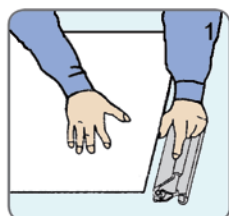

Bannermaterial

We recommend
200-280 g
polyester

Clamp and grap top: **1,5 cm** (not visible)

Visible banner width:
**60, 80, 85,
100 or 120 cm**

Visible banner height:
200 cm

Total banner height: **220 cm**

Bottom roll: **18,5 cm** (not visible)

Produced in black anodized aluminum. Solid construction with 1 or 2 legs. Top profile with clamp system and tape on the bottom roll makes mounting easy. New tape must be mounted when changing the banner. Black luxury bag is included in the price. Delivered without banner.

Open the snap clip, insert the top of the graphic into the gap, make the graphic flat.

Close the snap clip.

Take the protective film of the adhesive tape. Place the graphic evenly on the leading paper. Use the line as a guideline.