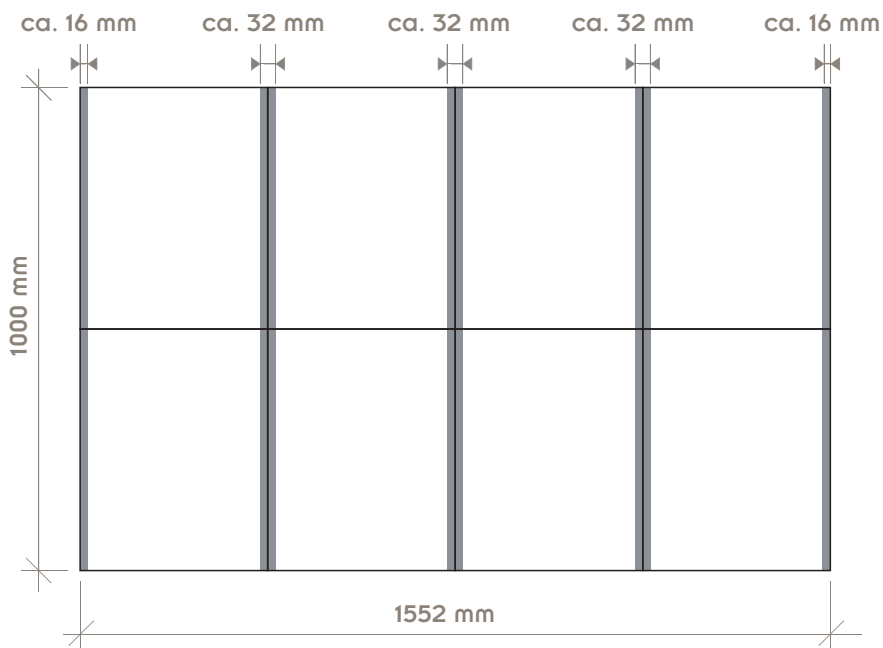

## c600-580rs

graphic dimensions:

width 1552mm

height 1000mm

### graphic dimensions

 not visible area