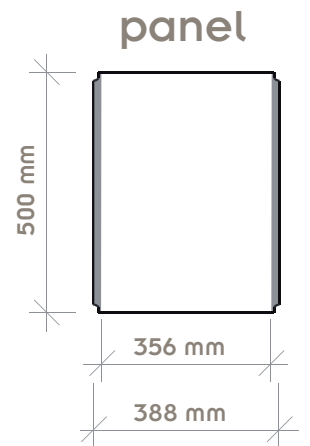

## c600-580rs

graphic dimensions:

width 1552mm

height 1000mm

### graphic dimensions

 not visible area