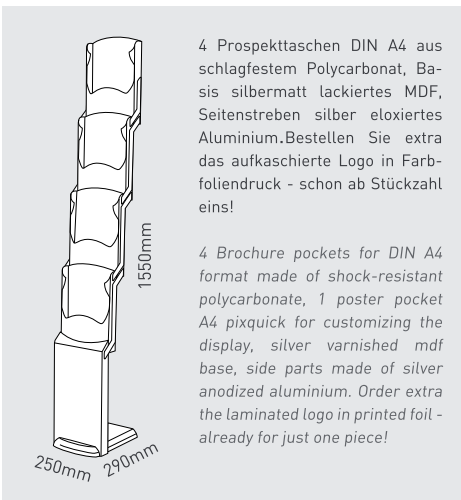

real zip silver 4

real zip bianco 4PQ

real zip silver 4PQ

STANDS

real zip silver 4

4 Prospektaschen DIN A4 aus schlagfestem Polycarbonat, Basis silbermatt lackiertes MDF, Seitenstreben silber eloxiertes Aluminium. Bestellen Sie extra das aufkaschierte Logo in Farbfoliendruck - schon ab Stückzahl eins!

4 Brochure pockets for DIN A4 format made of shock-resistant polycarbonate, 1 poster pocket A4 pixquick for customizing the display, silver varnished mdf base, side parts made of silver anodized aluminium. Order extra the laminated logo in printed foil - already for just one piece!

4 Brochure pockets for A4 format made of shock-resistant polycarbonate, 1 poster pocket A4 pixquick for customizing the display, silver varnished mdf base, side parts and front panel in powder coated matt white metal. Print your logo on A4 paper and place it into the front panel frame.

4 Brochure pockets for DIN A4 format made of shock-resistant polycarbonate, 1 poster pocket A4 pixquick for customizing the display, silver varnished mdf base, side parts made of silver anodized aluminium. Print your logo on A4 paper and place it into the front panel frame.