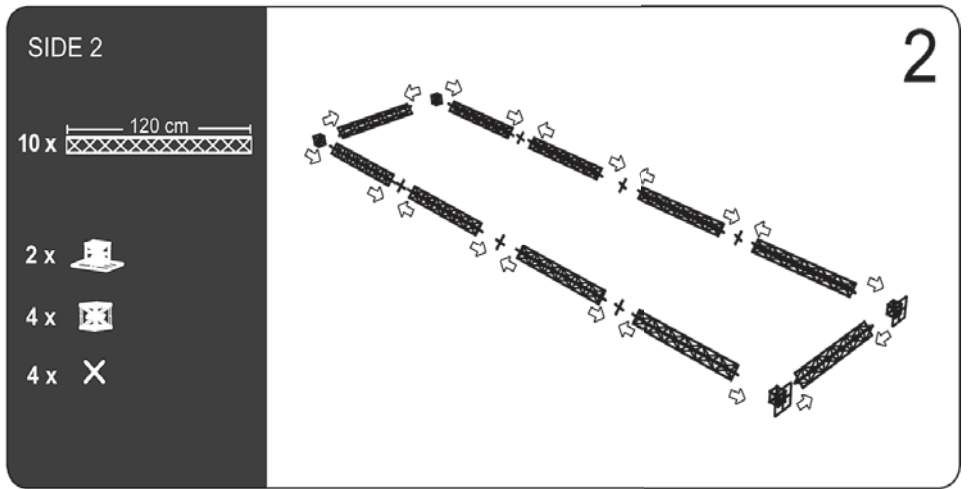

A modular truss system with unlimited possibilities. Made in strong and durable materials: aluminum, steel and composite. Foldable construction - very easy to assemble and disassemble.

Supplied complete with:

- 24 x 120 cm Modules
- 8 x Corner Block,
- 12 x Connector Cross,
- 4 x Regular Base,
- 32 x Top and Bottom Clips,
- 8 x 120 cm Alu Profiles.

Delivered without banner.

Model	Art.no.	Print size	Colour	Total W x H x D	Package and weight
767	1767	4 pcs. 120 x 485 cm	Black	154 x 517 x 154 cm	3 pcs. cardboard box 79 kg