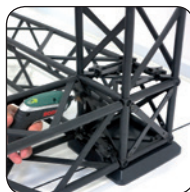

A modular truss system with unlimited possibilities. Made in strong and durable materials: aluminum, steel and composite. Foldable construction - very easy to assemble and disassemble.

Supplied complete with:

- 24 x 120 cm Modules
- 8 x Corner Block,
- 12 x Connector Cross,
- 4 x Regular Base,
- 32 x Top and Bottom Clips,
- 8 x 120 cm Alu Profiles.

Delivered without banner.

Model	Art.no.	Print size	Colour	Total W x H x D	Package and weight
767	1767	4 pcs. 120 x 485 cm	Black	154 x 517 x 154 cm	3 pcs. cardboard box 79 kg