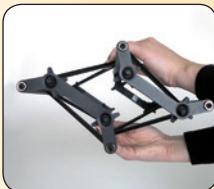

A modular truss system with unlimited possibilities. Made in strong and durable materials: aluminum, steel and composite. Foldable construction - very easy to assemble and disassemble.

Supplied complete with:

- 24 x 120 cm Modules
- 8 x Corner Block,
- 12 x Connector Cross,
- 4 x Regular Base,
- 32 x Top and Bottom Clips,
- 8 x 120 cm Alu Profiles.

Delivered without banner.

Model	Art.no.	Print size	Colour	Total W x H x D	Package and weight
767	1767	4 pcs. 120 x 485 cm	Black	154 x 517 x 154 cm	3 pcs. cardboard box 79 kg