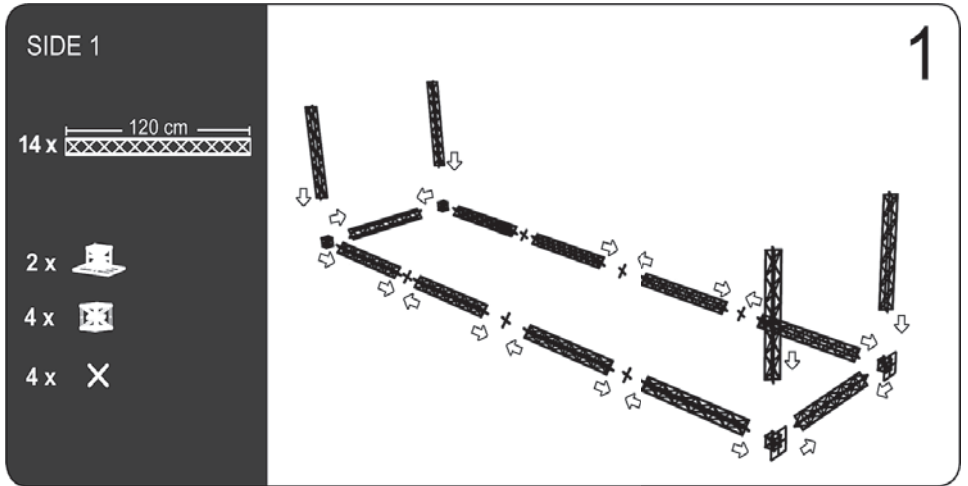

A modular truss system with unlimited possibilities. Made in strong and durable materials: aluminum, steel and composite. Foldable construction - very easy to assemble and disassemble.

Supplied complete with:

- 24 x 120 cm Modules
- 8 x Corner Block,
- 12 x Connector Cross,
- 4 x Regular Base,
- 32 x Top and Bottom Clips,
- 8 x 120 cm Alu Profiles.

Delivered without banner.

Model	Art.no.	Print size	Colour	Total W x H x D	Package and weight
767	1767	4 pcs. 120 x 485 cm	Black	154 x 517 x 154 cm	3 pcs. cardboard box 79 kg