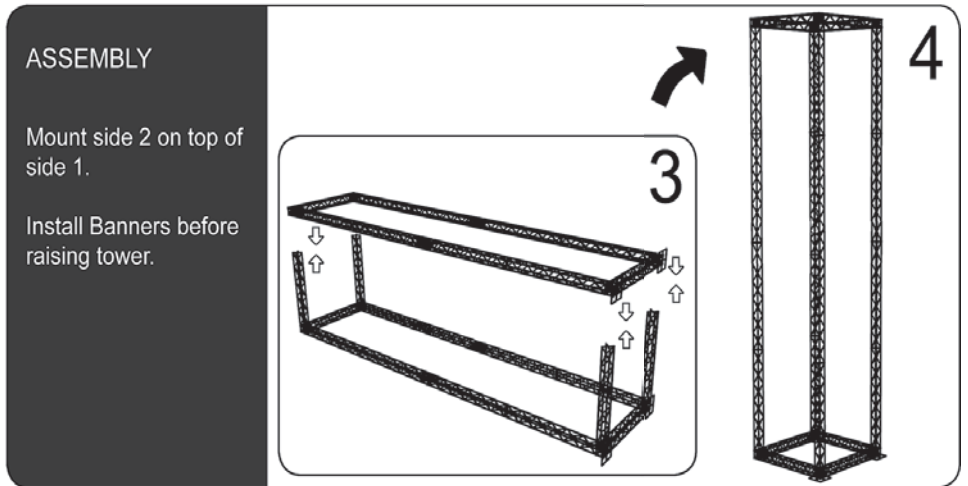

A modular truss system with unlimited possibilities. Made in strong and durable materials: aluminum, steel and composite. Foldable construction - very easy to assemble and disassemble.

Supplied complete with:

- 24 x 120 cm Modules
- 8 x Corner Block,
- 12 x Connector Cross,
- 4 x Regular Base,
- 32 x Top and Bottom Clips,
- 8 x 120 cm Alu Profiles.

Delivered without banner.

Model	Art.no.	Print size	Colour	Total W x H x D	Package and weight
767	1767	4 pcs. 120 x 485 cm	Black	154 x 517 x 154 cm	3 pcs. cardboard box 79 kg