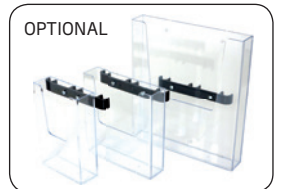

A modular truss system with unlimited possibilities. Made in strong and durable materials: aluminum, steel and composite. Foldable construction - very easy to assemble and disassemble.

Supplied complete with:

- 24 x 120 cm Modules
- 8 x Corner Block,
- 12 x Connector Cross,
- 4 x Regular Base,
- 32 x Top and Bottom Clips,
- 8 x 120 cm Alu Profiles.

Delivered without banner.

Model	Art.no.	Print size	Colour	Total W x H x D	Package and weight
767	1767	4 pcs. 120 x 485 cm	Black	154 x 517 x 154 cm	3 pcs. cardboard box 79 kg